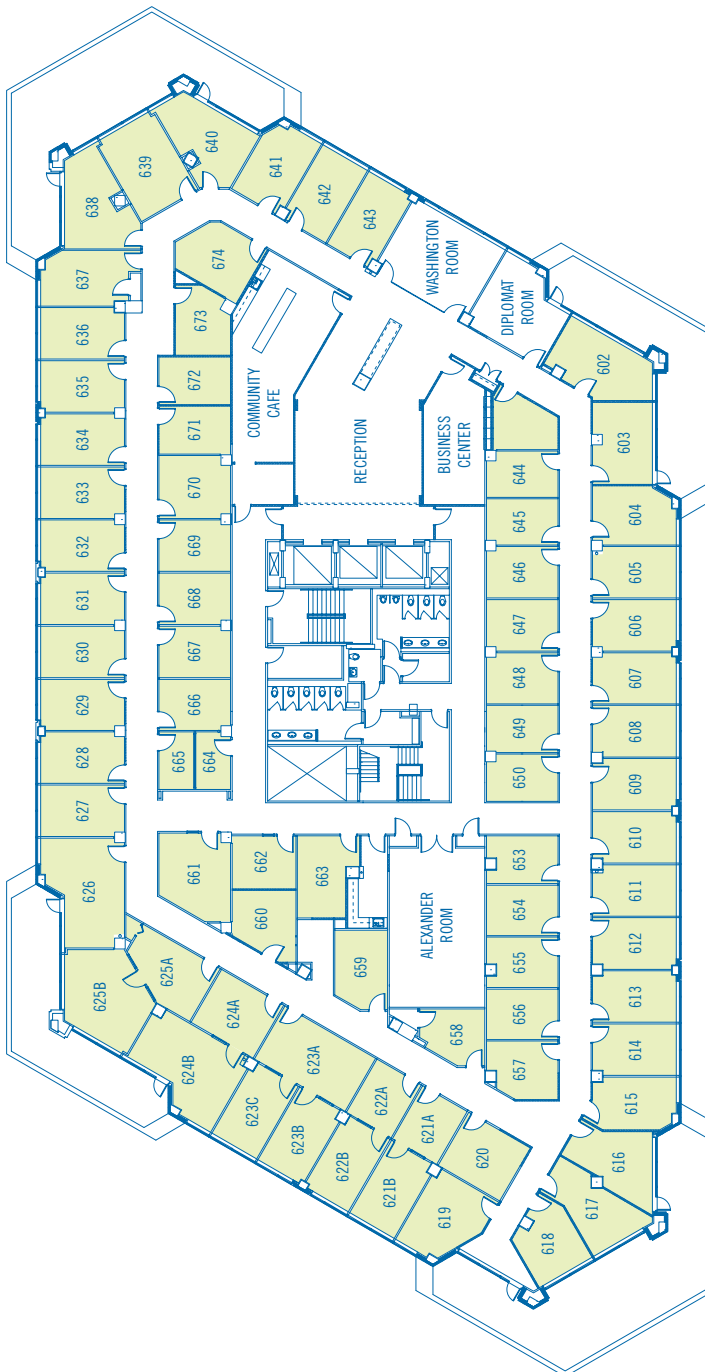

King Street Station

1800 Diagonal Road, Suite 600
Alexandria, VA 22314

T: 703.647.6001
E: KSSTeam@carrworkplaces.com

AMENITIES

- Ideally located adjacent to King Street Metro and Amtrak and only two metro stops from Washington Reagan National Airport
- Steps away from the USPTO and Federal Courthouse
- The offices, located on the top floor of the building, offer panoramic views of Alexandria
- Impressive conference rooms with views of the George Washington National Masonic Memorial
- The building offers garage parking with valet services